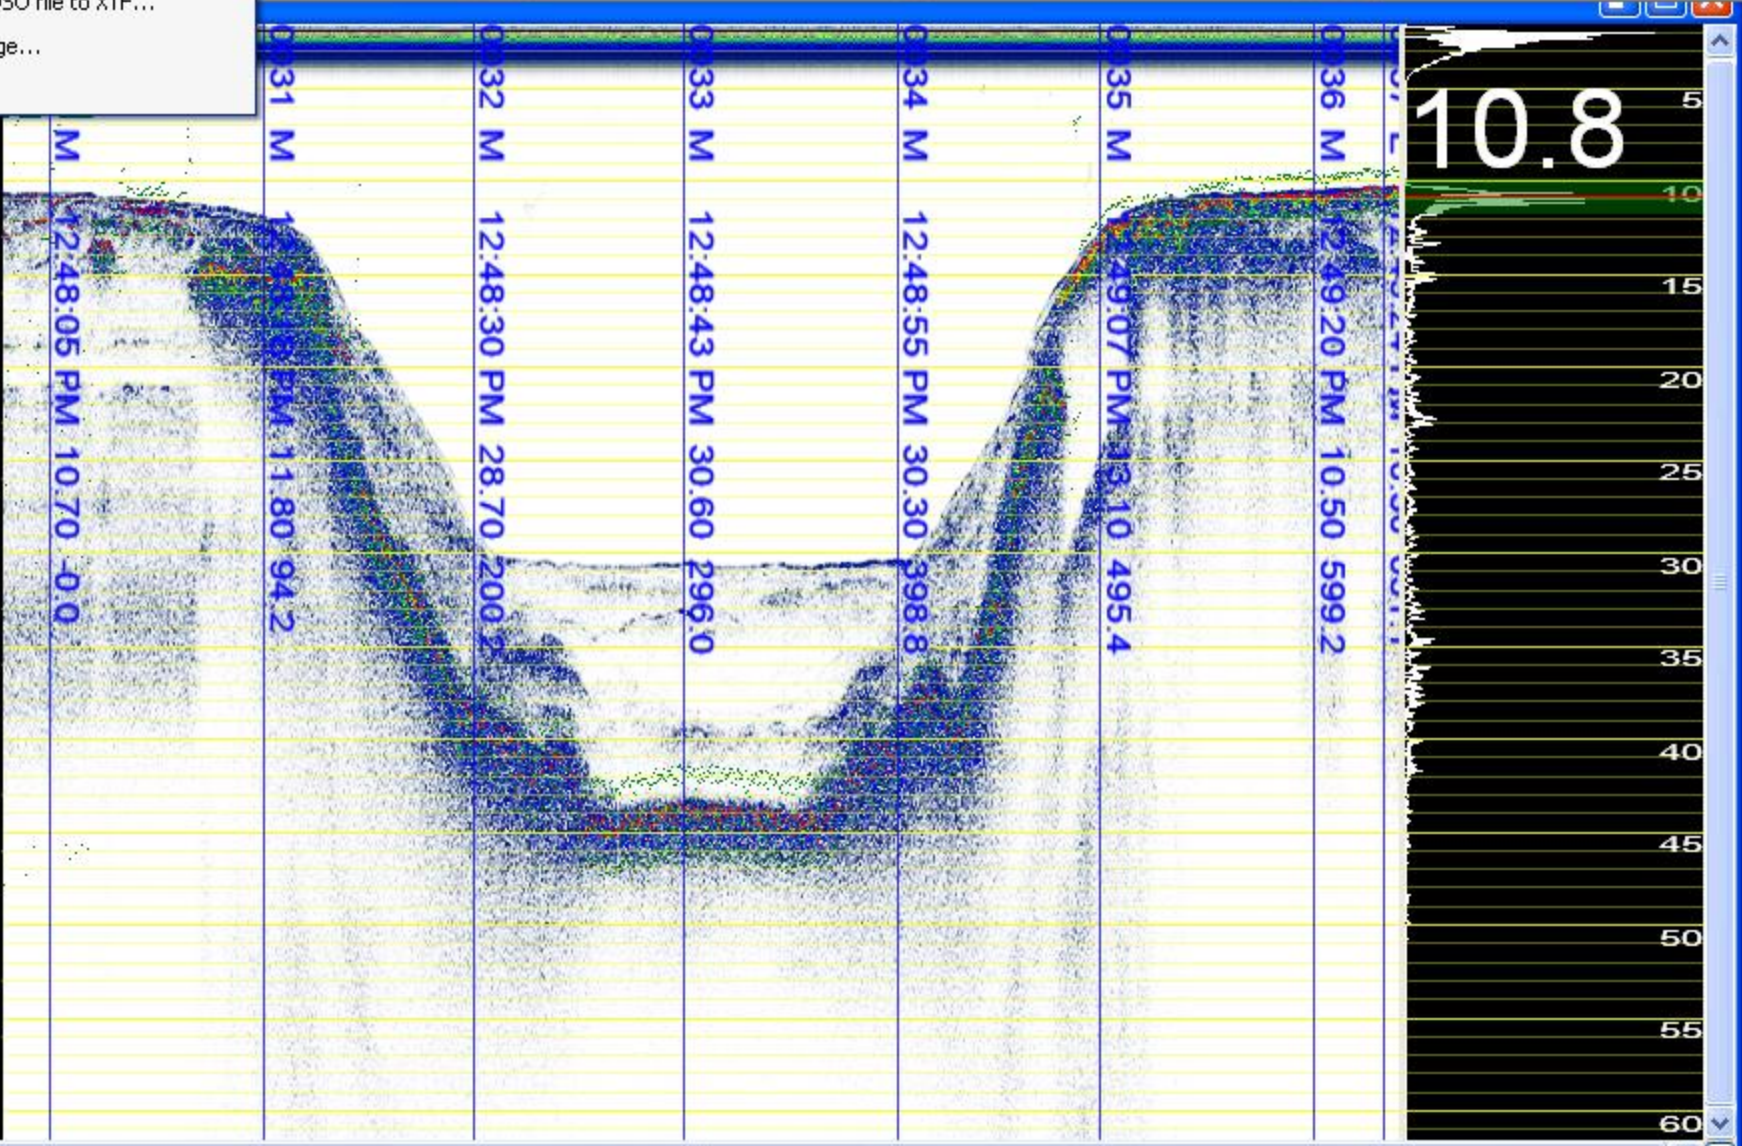

- Open File
- Connect To Sounder
- Convert DSO file to XTF...
- Save Image...
- Print...

Channel 1 10.5 Rx Gain Tx Power Channel 2 10.7 Rx Gain Tx Power

Cursor Depth: 1.92

GPS: 30d 20' 31.74"N, 89d 4' 37.78"W